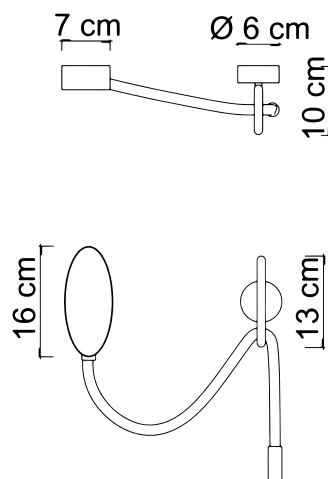

# FYLL/A

wall lamp

A luminous cord with a minimal and futuristic design. Its installation using a ceiling or wall ring, both as a wall sconce or pendant, allows it to be elegantly suspended. With Fyll, light transforms into an emotional experience, enveloping spaces with a warm luminosity. Its versatility allows it to adapt to any decor, creating a welcoming and refined atmosphere. Let yourself be inspired by this fascinating collection and transform your spaces into a place of elegance and serenity.

9696	FYLL/A
Power	11W Led Integrated
Input	220/240 V- 50/60Hz
Kelvin	Sikrea Dynamic Dimmer
Dimmable	Yes
Real Lumen	Dimmable Max 790
CRI	80
IP	20

Article compatible with Sikrea Dynamic Dimmer + (cod. 4868)

## PACKAGING DATA :

Packages	1
Net Weight	1,7kg
Gross Weight	2,8kg
Volume	0,0180 m <sup>3</sup>

Any interventions on the light source of this article must be carried out by qualified personnel or by the manufacturer himself.  
Any operation carried out without prior consultation with Contemporanea srl will void the guarantee